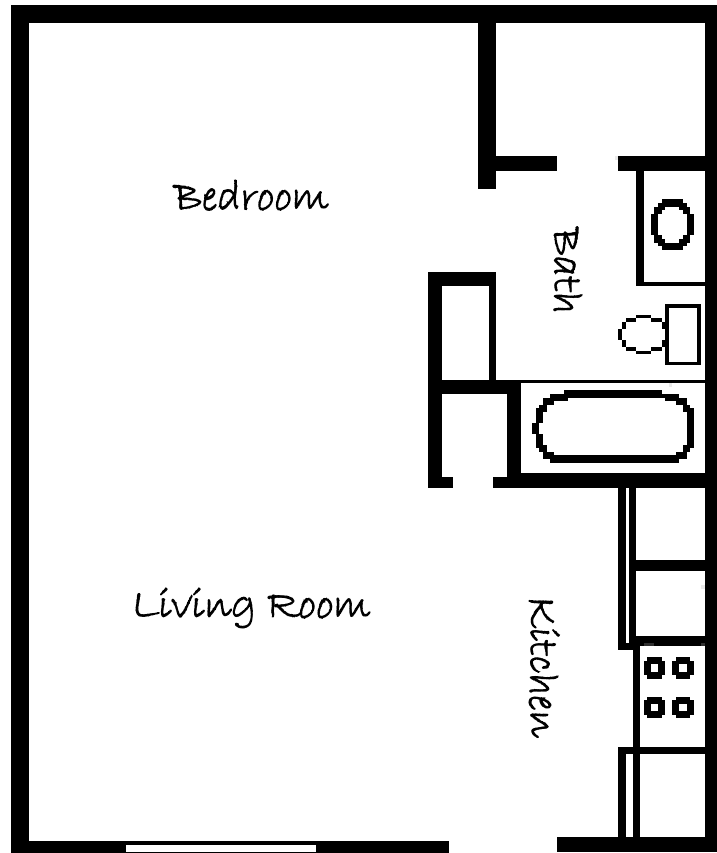

Welcome Home To

Wood Hollow Apartments

The

WILLOW

396 Square Feet