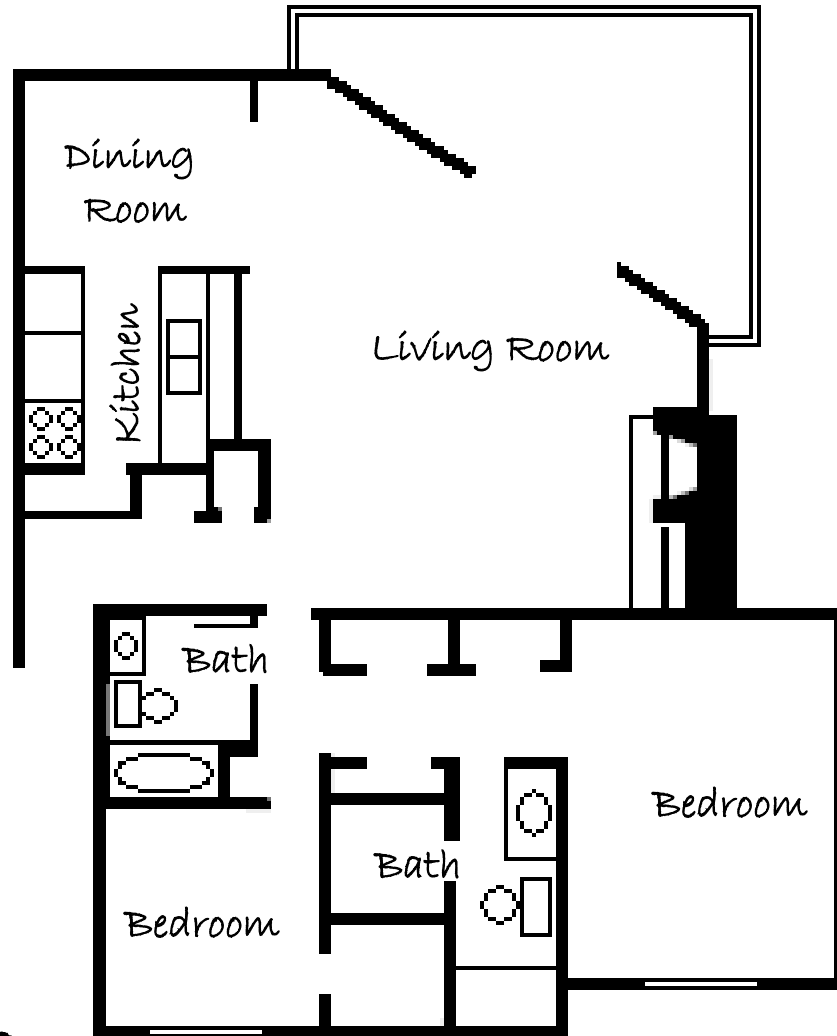

Welcome Home To

Wood Hollow Apartments

The

Cypress

1193 Square Feet