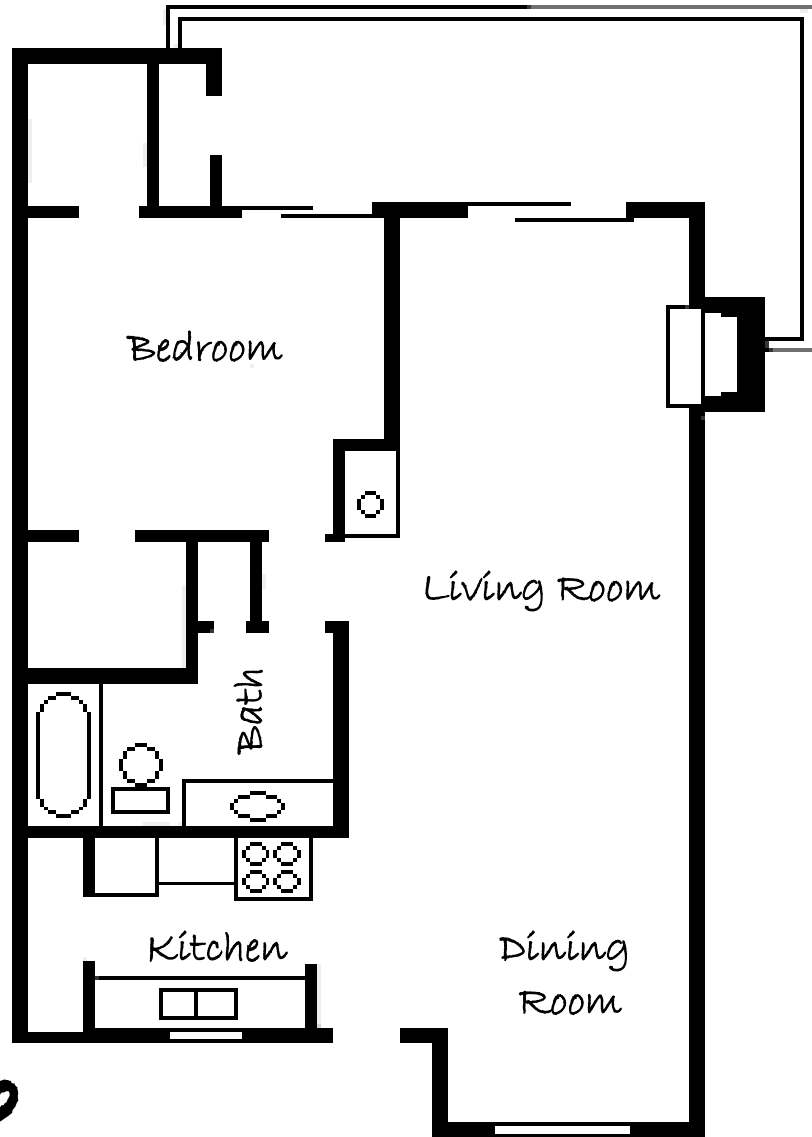

Welcome Home To

Wood Hollow Apartments

The

Chestnut

925 Square Feet