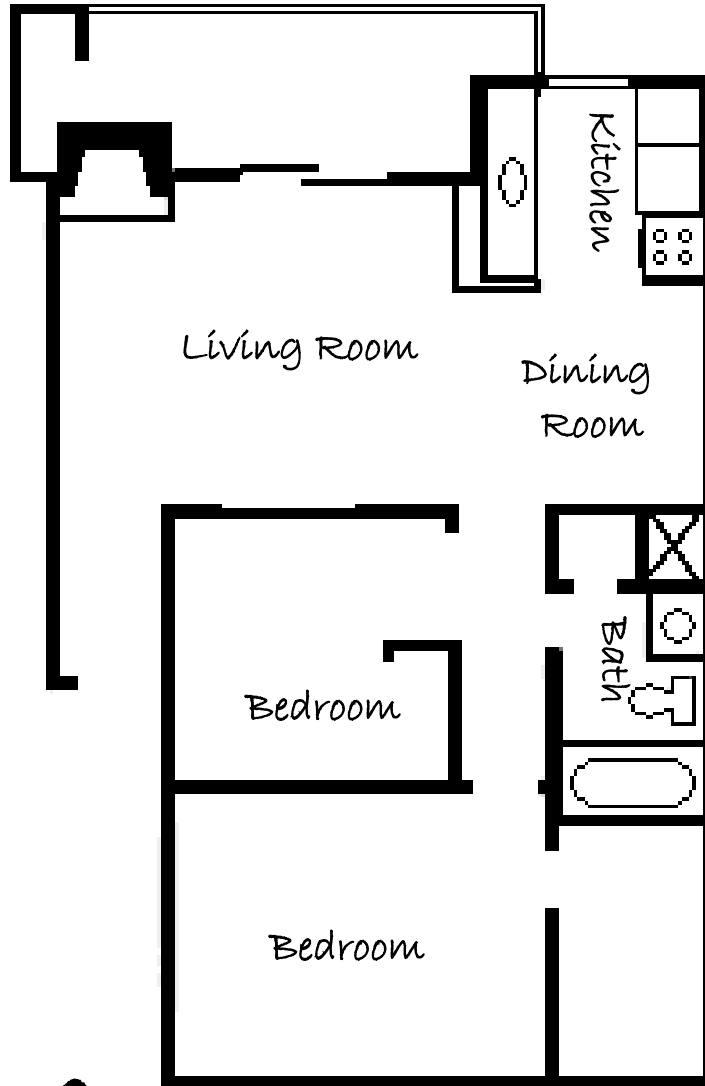

Welcome Home To

Wood Hollow Apartments

The

Pine

730 Square Feet