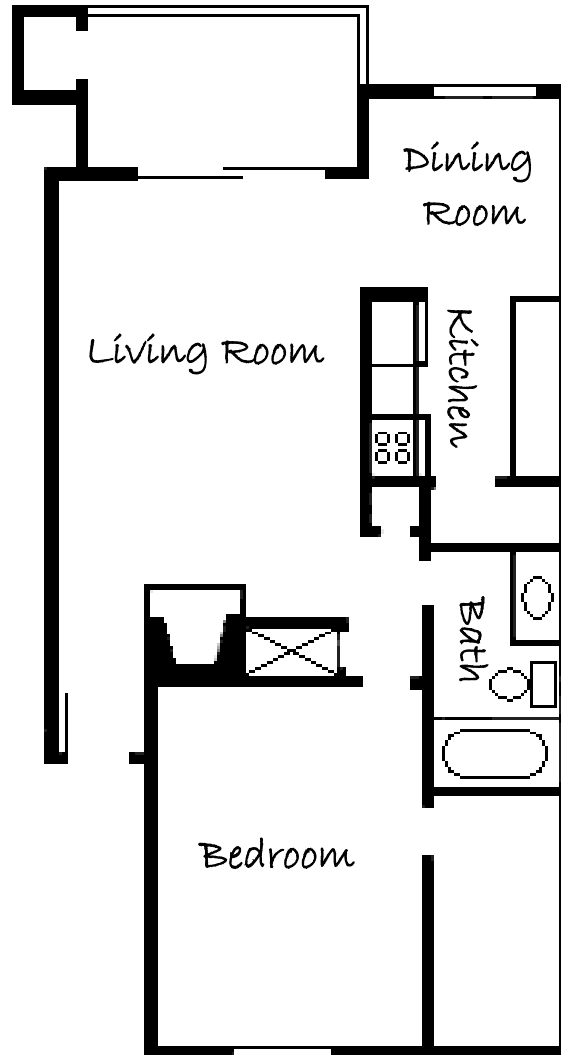

Welcome Home To

Wood Hollow Apartments

The

ELM

669 Square Feet