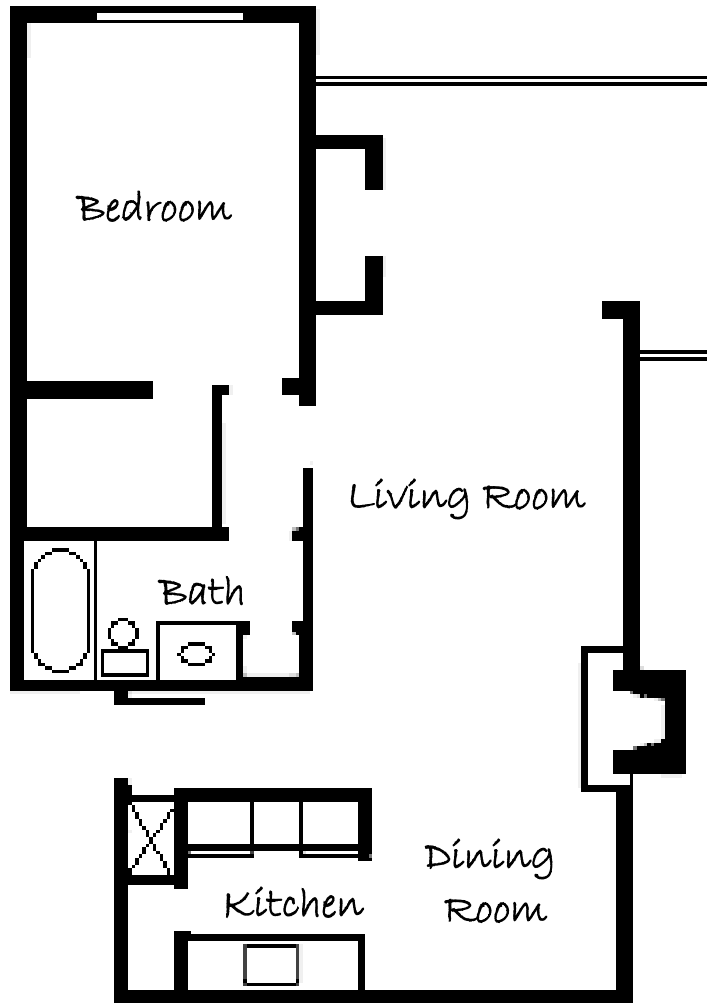

Welcome Home To

# Wood Hollow Apartments

The

# Magnolia

665 Square Feet