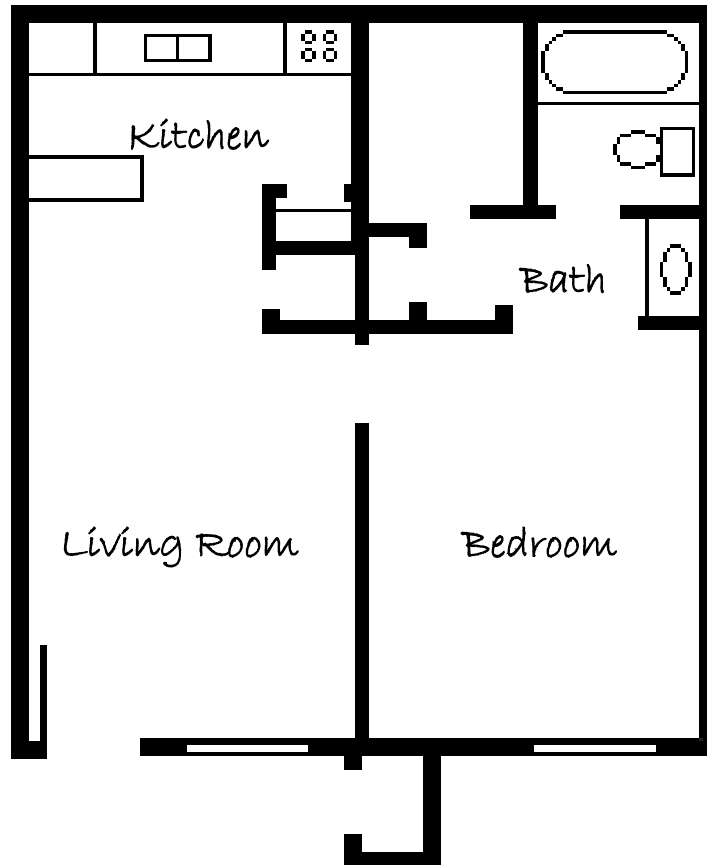

Welcome Home To

Wood Hollow Apartments

The

Ash

515 Square Feet